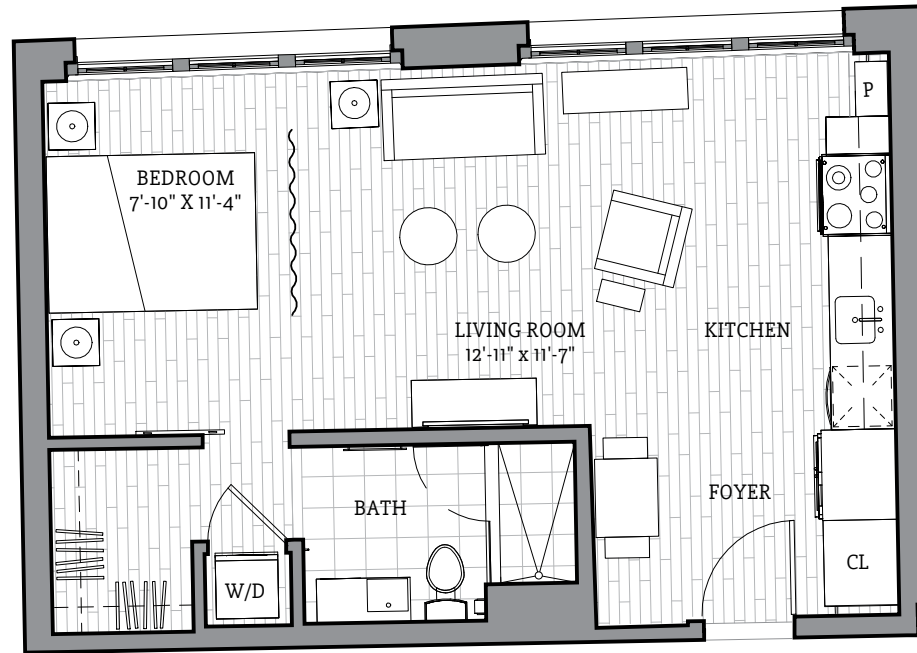

319
A
STREET

STUDIO

TYPE 5
studio
one bath
±526 sq ft

Elevations and floor plans are artist's renderings and are shown for illustration purposes only. All square feet are approximate only.